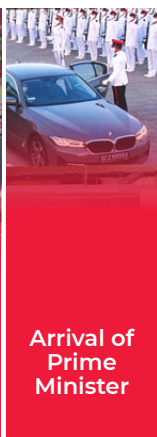

Arrival of VIPs

SAF and SPF Combined Band Performance

Arrival of Prime Minister